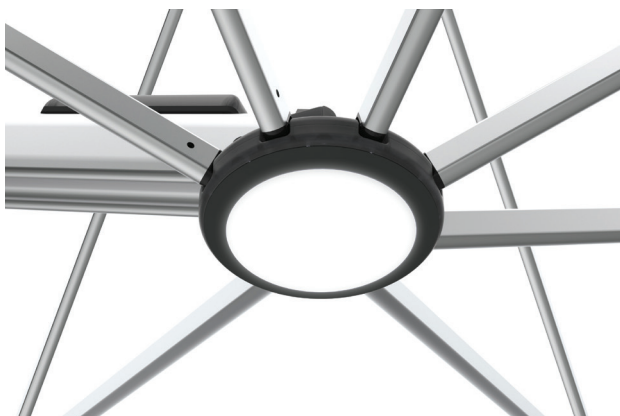

*Conditions apply. 3 year warranty for commercial applications.

SHADOWSPEC SERENITY™

PRECISION ENGINEERED AMBIENCE

PATENT-PENDING TECHNOLOGY

SHADOWLIFT™

Gas-assisted deployment for an easy lift.

SHADOWGLIDE™

Engineered to open or close in 5 seconds.

SHADOWHUB™

LED light technology built-in and App controlled.
Powered with optional smart battery.

SHADOWLOCK™

Integrated security and wind-protection.

Featuring Marine-Grade 316 Stainless Steel Spigot.

Rotates 360° (Ground Mounted).

Canopy

Features

- 100% Marine-grade solution-dyed acrylic fabric
- All fabrics can be cleaned, washed and are replaceable
- UV & fade resistant
- 10 year Sunbrella™ and Recasens warranties
- Mould and mildew resistant
- Weight: 314 g/m²
- Sun protection - Skin Cancer Foundation's seal of approval

Size & Configuration

2.5m

3.0m

3.5m

4.0m

Mounting Options

Surface Plate

For deck, patio and concrete mounting.
(316 Stainless Steel)