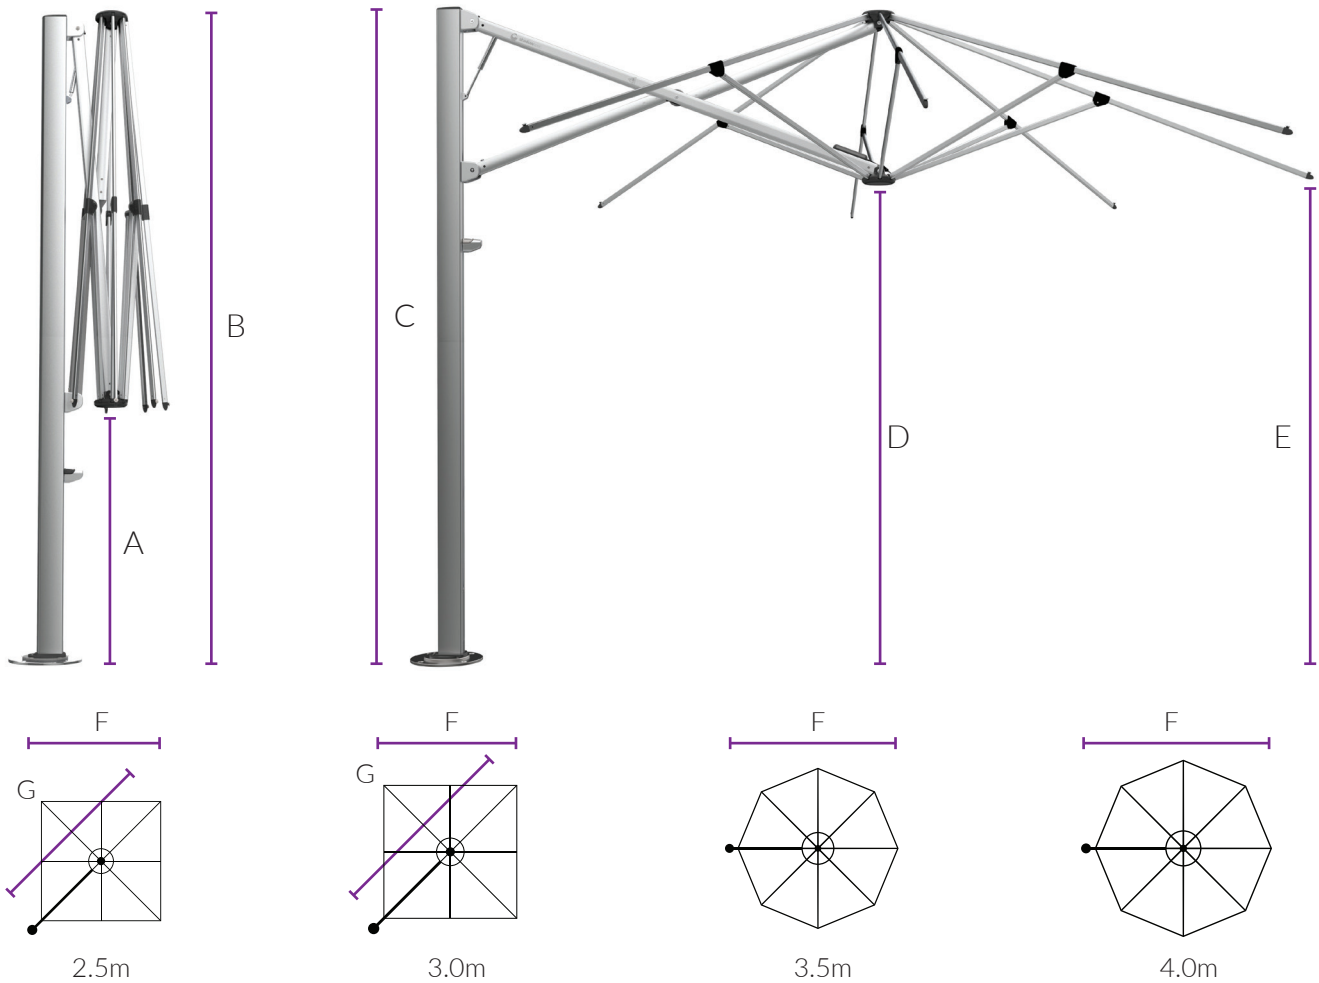

Size & Configuration

2.5m

3.0m

3.5m

4.0m

Mounting Options

Surface Plate

For deck, patio and concrete mounting.
(316 Stainless Steel)

*Concrete Pavers are required for ballast (not supplied). Castor Wheels optional.

Umbrella Dimensions

Diagram Legend

	2.5m	3.0m	3.5m	4.0m
A	860mm	620mm	1079mm	866mm
B	2900mm	2824mm	2975mm	2899mm
C	2908mm	2908mm	2908mm	2908mm
D	2130mm	2054mm	2205mm	2128mm
E	2222mm	2219mm	2237mm	2172mm
F	2646mm	2973mm	3447mm	3923mm
G	3742mm	4205mm	N/A	N/A

*Free-Standing Base installations will add 165mm to the height and surface plates will add 12mm to the height. Adding Free-Standing Base wheels also will add a further 45-80mm. All sizings are approximate only and subject to change without notice.