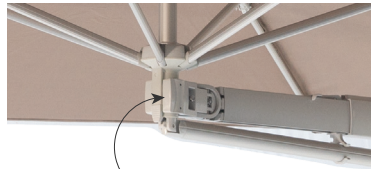

Features at a glance

- Manufactured from top quality anodised aluminium, stainless steel and other non-corrosive materials
- Telescopic arm - 1400mm out to 1800mm.
- Umbrella can swing horizontally
- Umbrella can tilt 18°

Rotates 180°

Tilts 18°

400mm
Telescopic Arm Adjustment

Canopy

- Premium Olefin 'COSLAN' - 100%
- Maintenance: All fabrics can be washed and are replaceable
- Shade Rating: UPF 40+
- Colourfastness: 6-7/8
- Weight: 190 g/m2

Frame
Warranty

WALL MOUNTED UMBRELLA

Mounting

One Wall Bracket
included as standard
(extra brackets optional)

Umbrella Dimensions

Diagram Legend

A	Canopy Width	2.7m
B	Overall Depth from Wall	2700mm
C	Canopy Length	230mm - 650mm
D	Flat-edge to flat-edge	1520mm - 1920mm
E	Wall to canopy edge	2340mm
		2570mm - 3000mm