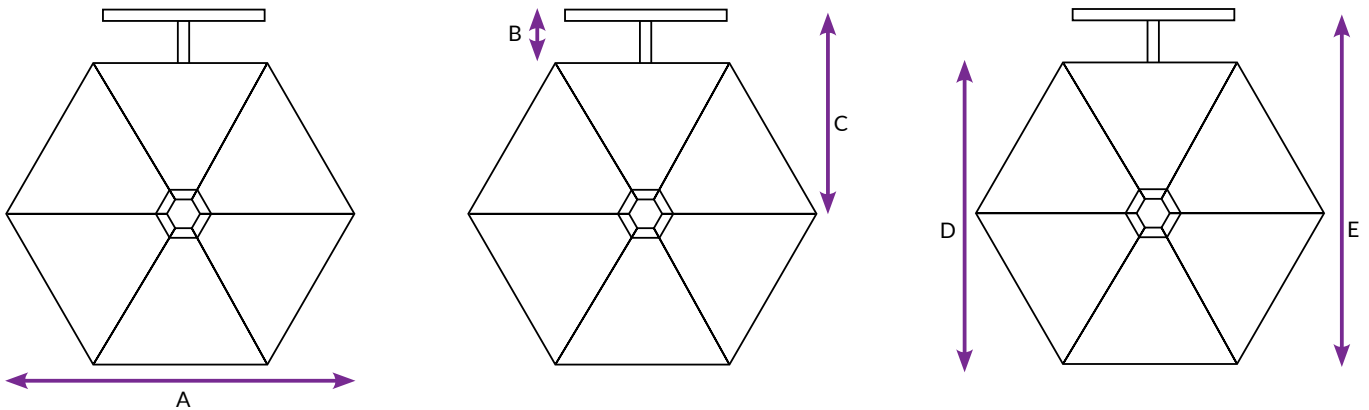

Rotates 180°

Tilts 18°

400mm
Telescopic Arm Adjustment

Canopy

- Premium Olefin 'COSLAN' - 100%
- Maintenance: All fabrics can be washed and are replaceable
- Shade Rating: UPF 40+
- Colourfastness: 6-7/8
- Weight: 190 g/m2

Frame
Warranty

WALL MOUNTED UMBRELLA

Mounting

One Wall Bracket
included as standard
(extra brackets optional)

Umbrella Dimensions

Diagram Legend

A	Canopy Width	2.7m
B	Overall Depth from Wall	2700mm
C	Canopy Length	230mm - 650mm
D	Flat-edge to flat-edge	1520mm - 1920mm
E	Wall to canopy edge	2340mm
		2570mm - 3000mm